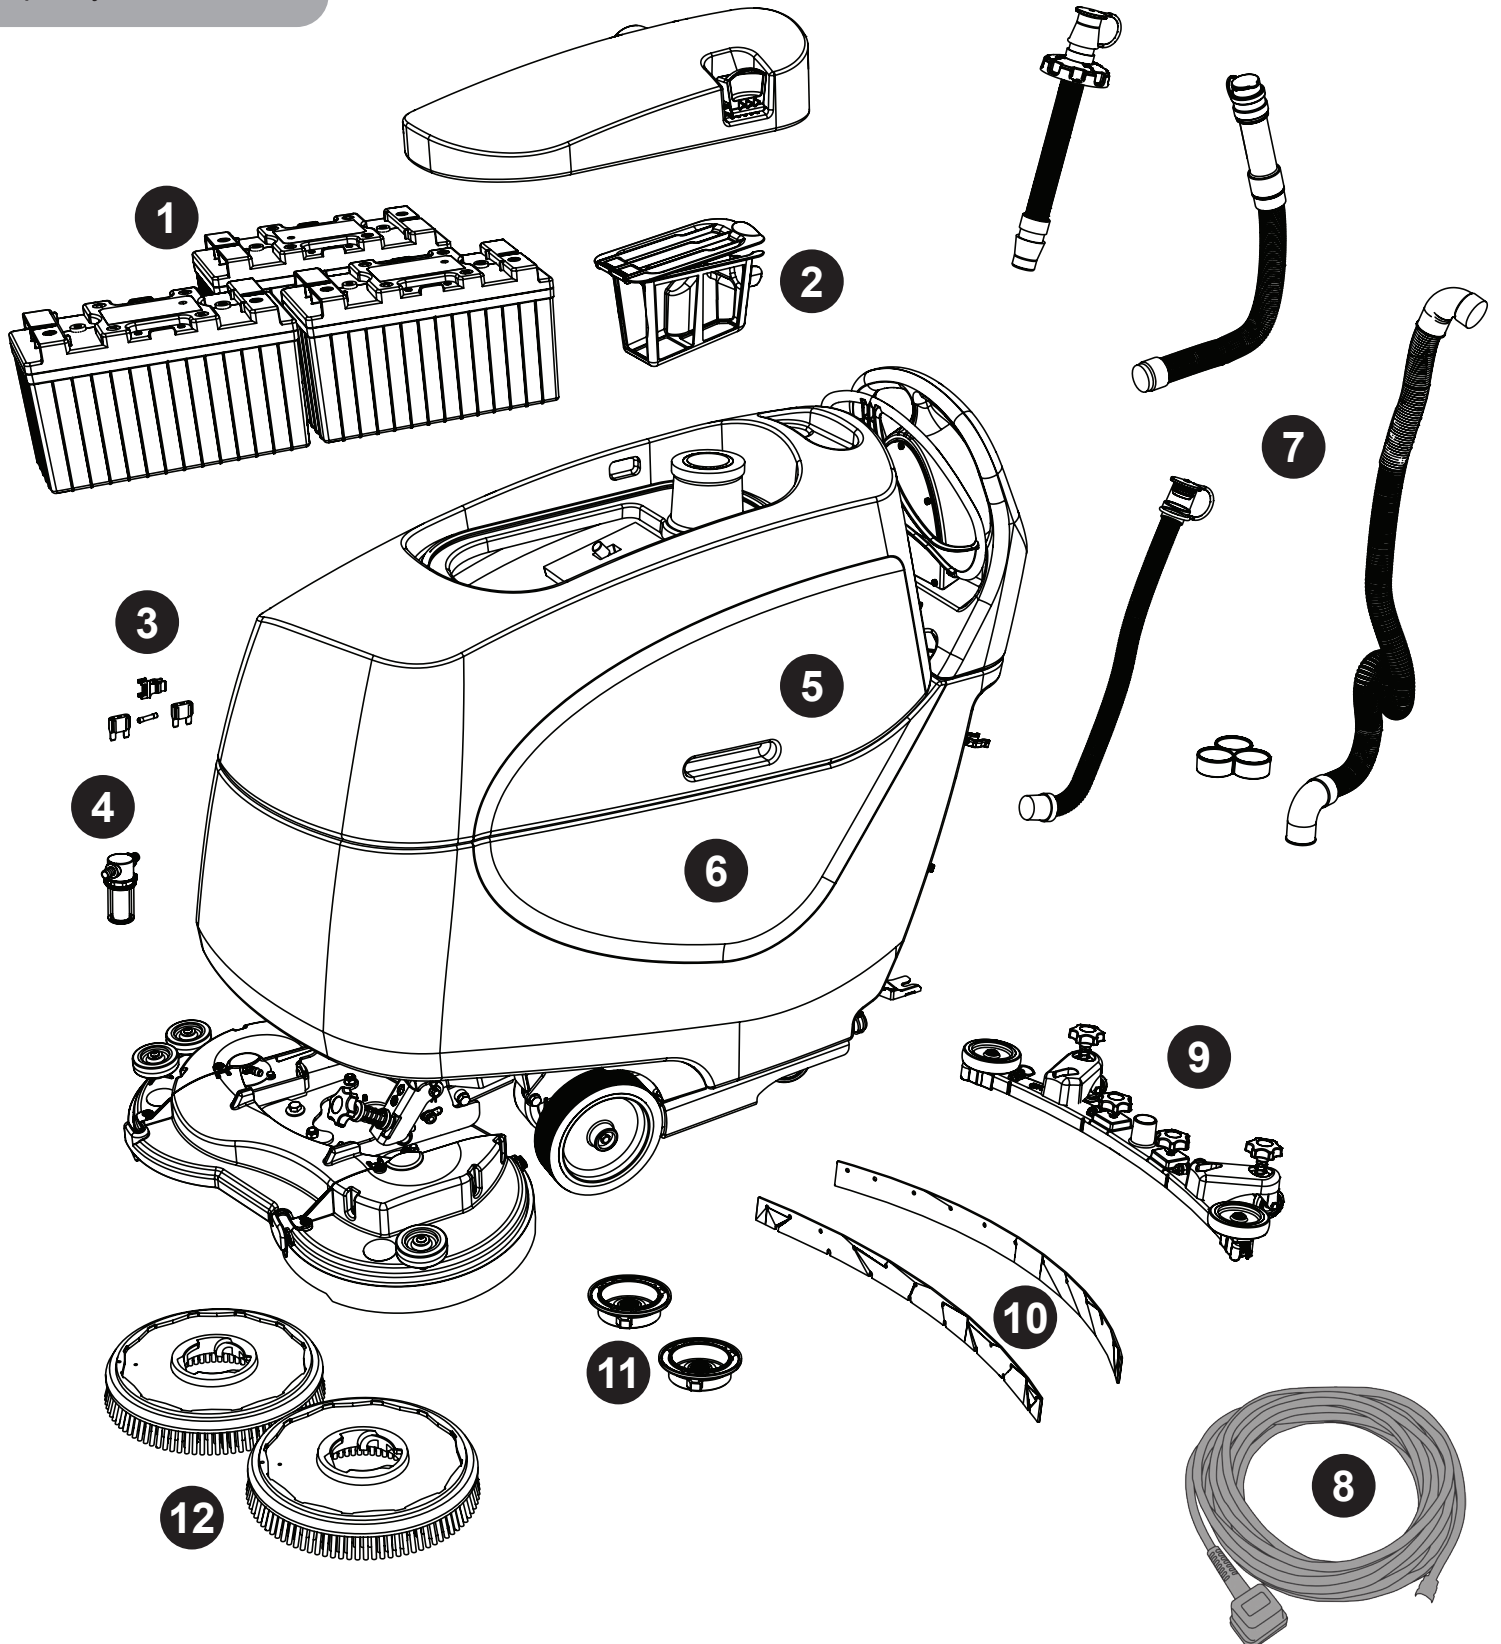

TBL8572 (100ah/150ah) / Telematics Exploded Spares

Walk-behind Battery Scrubber Dryer

Brush Speed **100** rpm

Tank Capacity **85L**

	Description	Part Number
1	NX1K LFP BATTERY TYPE (LI-ION) (100AH X 2) (150AH X 3)	911948
2	FILTER BASKET WITH LID	903283
3	20 AMP MAXI FUSE (YELLOW)	221091
	30 AMP MAXI FUSE (GREEN)	230104
	FUSE 2.5A (6.3x32)	903066
	MAXI FUSE PULLER	230112
4	EXTENDED STRAINER	208888
5	TGB8572 TOP TANK ASSEMBLY	915416
6	TBL8572/100 BOTTOM TANK ASSEMBLY (100AH)	916207
	TBL8572/150 BOTTOM TANK ASSEMBLY (150AH)	914694
7	DUMP HOSE ASSEMBLY WITH RED HOSE CAP	903977
	28MM X 370MM LONG 3:1 STRETCH HOSE WITH RED CAP	903696
	35MM X 250MM STRETCH HOSE (3:1) WITH ADJUSTABLE CUFF WITH CAP	901548
	FILLER CAP C/W HOLE	237174
	35MM X 960MM LONG 3:1 STRETCH HOSE (SHORT & LONG CUFF)	280021
	HOSE GUIDE	237718
8	UK TYPE CHARGING LEAD	220386
	AUSTRALIAN CHARGER LEAD	220438
	YELLOW CABLE EURO TYPE CHARGING LEAD	221079
	CHARGING LEAD ASSY + SWISS PLUG	220392
9	750 TWINTEC ALUMINIUM FLOOR TOOL (,RED TRIM, SERILOR BLADES)	904699
10	750 SERILOR BLADES	900519
11	MODIFIED CHUCK (CRO)	230285
12	370MM TEN-TEC BRUSH - CODE RED	918293

918293	370MM TEN-TEC BRUSH - CODE RED	903994	370MM NYLOSCRUB SHAMPOO BRUSH (SINGLE)
900524	360MM NULOC2 DRIVE BOARD	609100	EMPTYING HOSE EXTENSION KIT
904699	ALUMINIUM FLOOR TOOL 750MM C/W ADJUSTABLE WHEELS AND POLYURETHANE BLADES	607250	WANDER FLOOR KIT (32MM)
900519	REPLACEMENT GREEN POLYURETHANE BLADE SET, 944MM FOR 750 FLOOR TOOL	606193	WANDER FLOOR KIT (38MM)