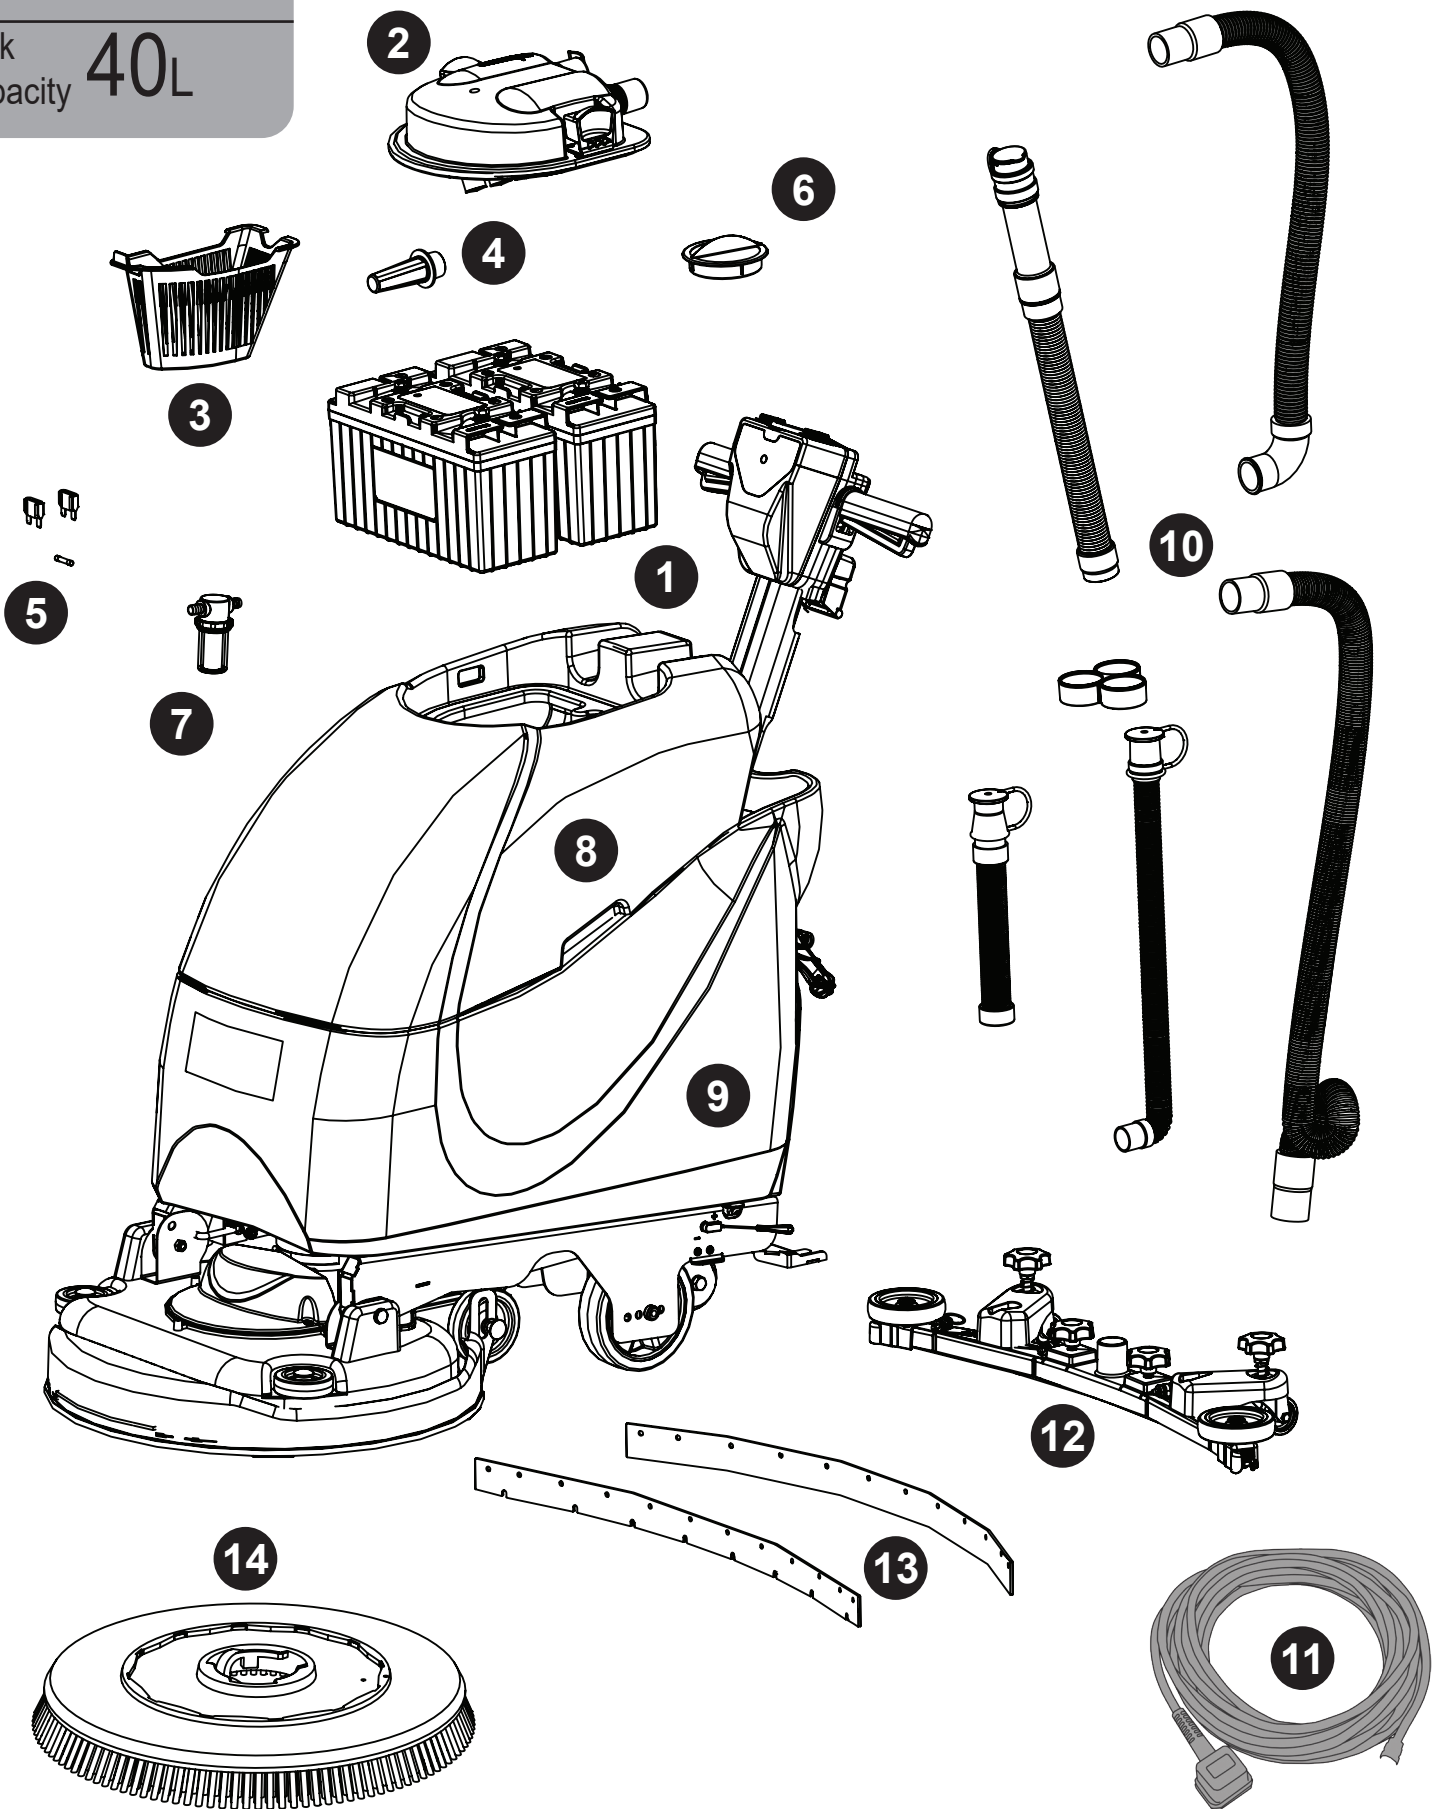

TBL4055 (50ah/100ah) / Telematics Exploded Spares

Walk-behind Battery Scrubber Dryer

Brush Speed **100** rpm

Tank Capacity **40L**

	Description	Part Number
1	NX1K LFP BATTERY TYPE (LI-ION) (50AH X 1) (100AH X 2)	911948
2	TGB4045 SEPARATOR ASSEMBLY	903838
3	TT/B 345 BARREL FILTER	206265
4	MESHLESS FILTER BASKET (RED)	906070
5	20 AMP MAXI FUSE (YELLOW)	221091
	30 AMP MAXI FUSE (GREEN)	230104
	FUSE 2.5A (6.3x32)	903066
6	FILLER CAP LID (RED)	903544
7	EXTENDED STRAINER	208888
8	TGB4045 TOP TANK ASSEMBLY	903842
9	TGB4045 BOTTOM TANK ASSEMBLY (LESS BATTERIES)	906104
10	DUMP HOSE ASSEMBLY WITH RED HOSE CAP	903977
	28MM X 270MM LONG 3:1 STRETCH HOSE WITH RED CAP	903695
	35MM X 250MM STRETCH HOSE (3:1) WITH ADJUSTABLE CUFF WITH CAP	901548
	35MM X 690MM LONG 3:1 STRETCH HOSE (SHORT & LONG CUFF)	280019
	VAC HOSE 650MM X Ø38MM	213058
	HOSE GUIDE	237718
11	UK TYPE CHARGING LEAD	220386
	AUSTRALIAN CHARGER LEAD	220438
	YELLOW CABLE EURO TYPE CHARGING LEAD	221079
	CHARGING LEAD ASSY + SWISS PLUG	220392
12	750 TWINTEC ALUMINIUM FLOOR TOOL (,RED TRIM, SERILOR BLADES)	904699
13	750 SERILOR BLADES	900519
14	550MM TEN-TEC BRUSH - CODE RED	918295

918295	550MM TEN-TEC BRUSH - CODE RED	606550	550MM NYLOSCRUB SHAMPOO BRUSH (SINGLE)
900526	500MM NULOC2 DRIVE BOARD	609100	EMPTYING HOSE EXTENSION KIT
904699	ALUMINIUM FLOOR TOOL 750MM C/W ADJUSTABLE WHEELS AND POLYURETHANE BLADES	607250	WANDER FLOOR KIT (32MM)
900519	REPLACEMENT GREEN POLYURETHANE BLADE SET, 944MM FOR 750 FLOOR TOOL	606193	WANDER FLOOR KIT (38MM)